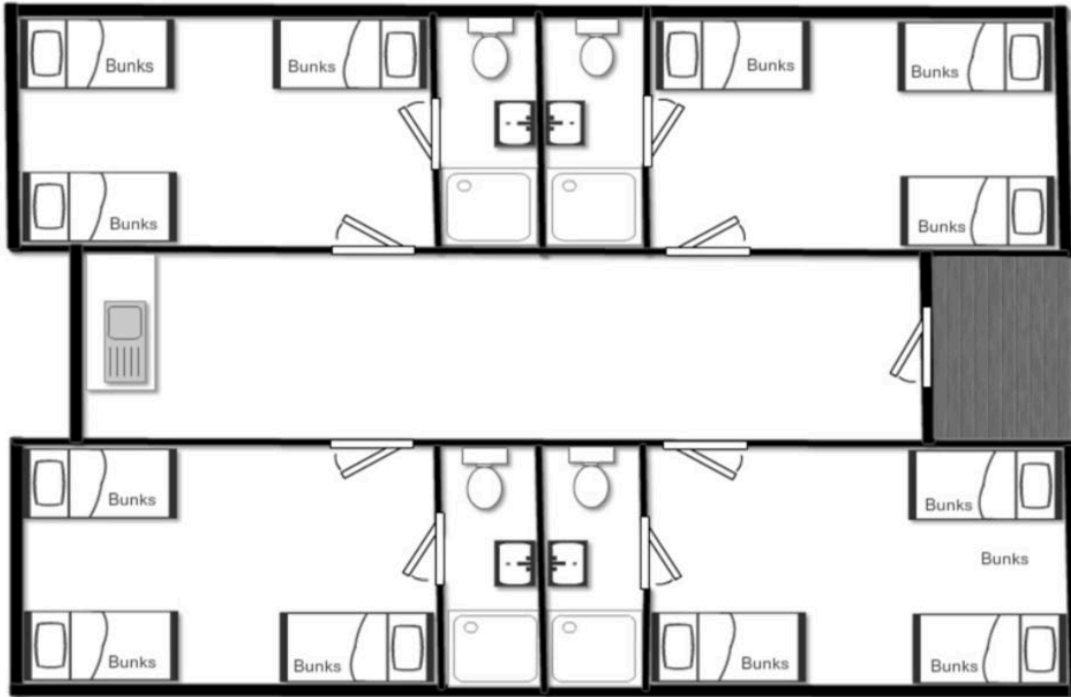

CRU will provide a mattress in all rooms.

Each guest must bring all their own linen (including pillow, pillow case, sheets, towel, sleeping bag, doona or blankets).

Bedroom 1		Bedroom 2	
Bed No.	Name	Bed No.	Name
1		1	
2		2	
3		3	
4		4	

Bandicoot

CRU® Sharing Jesus with a new generation

Each guest in these rooms will be provided a pillow and complimentary linen set (including towels).

By default, the mattresses provided in both of these rooms will be configured as twin rooms. Please communicate minimum one week prior to your booking if you would like either of these rooms configured as double rooms.

Bedroom 1		Bedroom 2	
Bed No.	Name	Bed No.	Name
1		1	
2		2	

CRU will provide a mattress in all rooms.

Each guest must bring all their own linen (including pillow, pillow case, sheets, towel, sleeping bag, doona or blankets).